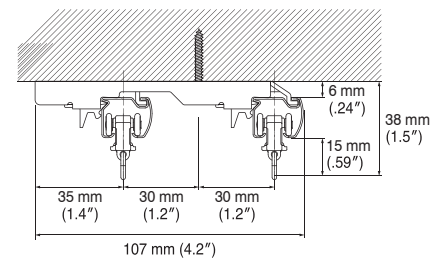

Parts		Material	Finish
Roller	Plate	Hard polyethylene	_____
	Wheel	Polyester elastomer	
	Oval ring	Stainless steel	

Installation and Caps Dimensions

Ceiling Attachment

Direct attachment

Ceiling Single Bracket

Bracket width = 27 mm (1.1")

Ceiling Double Bracket

Bracket width = 19 mm (.75")

Wall Attachment

Single Bracket

Bracket Width
18mm (.71")

Double Bracket

Bracket Width
18mm (.71")