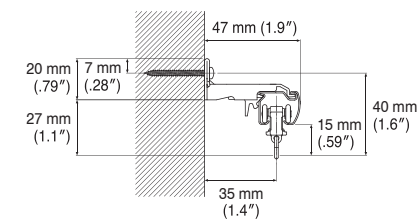

Parts		Material	Finish
Roller	Plate	Hard polyethylene	_____
	Wheel	Polyester elastomer	
	Oval ring	Stainless steel	

Installation and Caps Dimensions

Ceiling Attachment

Direct attachment

Ceiling Single Bracket

Bracket width = 27 mm (1.1")

Ceiling Double Bracket

Bracket width = 19 mm (.75")

Wall Attachment

Single Bracket

Bracket Width
18mm (.71")

Double Bracket

Bracket Width
18mm (.71")

Extra Single Bracket

Bracket Width
18mm (.71")

Extra Double Bracket

Bracket Width
18mm (.71")

Nexty Rails

Size	Product Code		
	Walnut	Dark Mahogany	Mist Silver
4.00 m	03570152	03570156	03572470

Required Number of Nexty Bracket