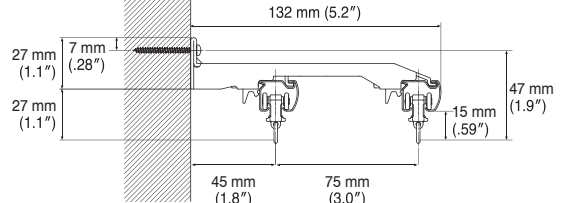

Parts		Material	Finish
Roller	Plate	Hard polyethylene	_____
	Wheel	Polyester elastomer	
	Oval ring	Stainless steel	

Installation and Caps Dimensions

Ceiling Attachment

Direct attachment

Ceiling Single Bracket

Bracket width = 27 mm (1.1")

Ceiling Double Bracket

Bracket width = 19 mm (.75")

Wall Attachment

Single Bracket

Bracket Width
18mm (.71")

Double Bracket

Bracket Width
18mm (.71")

Extra Single Bracket

Bracket Width
18mm (.71")

Extra Double Bracket

Bracket Width
18mm (.71")

Nexty Rails

Size	Product Code		
	Walnut	Dark Mahogany	Mist Silver
4.00 m	03570152	03570156	03572470

Required Number of Nexty Bracket