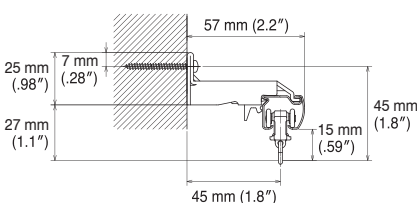

Parts		Material	Finish
Roller	Plate	Hard polyethylene	_____
	Wheel	Polyester elastomer	
	Oval ring	Stainless steel	

Installation and Caps Dimensions

Ceiling Attachment

Direct attachment

Ceiling Single Bracket

Bracket width = 27 mm (1.1")

Ceiling Double Bracket

Bracket width = 19 mm (.75")

Wall Attachment

Single Bracket

Bracket Width
18mm (.71")

Double Bracket

Bracket Width
18mm (.71")

Extra Single Bracket

Bracket Width
18mm (.71")

Extra Double Bracket

Bracket Width
18mm (.71")

Nexty Rails

Size	Product Code		
	Walnut	Dark Mahogany	Mist Silver
4.00 m	03570152	03570156	03572470

Required Number of Nexty Bracket