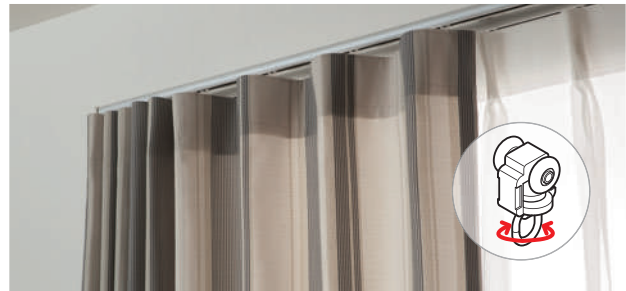

Nexty's Unique Feature

Smooth and quiet rollers

The key -
 an **advanced roller function**

Noiseless
 Wheel-type Roller

Reduces the noise when
 opening and closing the
 curtain.

Nexty Roller

Simple Design

The Nexty curtain track also provides a neat appearance when installed inside a window frame.

Nexty Rollers give beautiful expression to curtain folds

Freely revolving eye bolts allow curtain folds to neatly settle into each other.

End Cap M

Curtain returns that excel by design

With the End Cap M design, the end cap is installed by inserting from the front. That means easy rail installation even right up against a wall or air conditioner.

*Rail must be installed 6 mm (.24") from the back wall.

Return specifications include designs that shut out external light. Cap M available in two colors - silver and pearl beige.

Bracket Installation Interval and Allowable Curtain Load