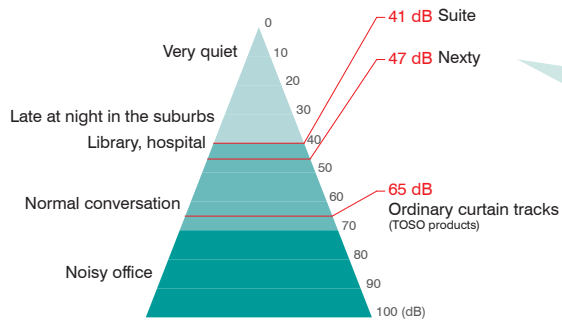

Nexty's Unique Feature

Smooth and quiet rollers

The key -
 an **advanced roller function**

Noiseless
 Wheel-type Roller

Reduces the noise when
 opening and closing the
 curtain.

Nexty Roller

Simple Design

The Nexty curtain track also provides a neat appearance when installed inside a window frame.