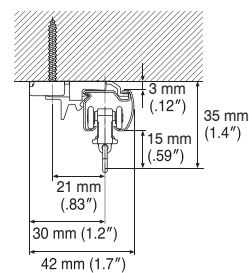

Parts		Material	Finish
Roller	Plate	Hard polyethylene	_____
	Wheel	Polyester elastomer	
	Oval ring	Stainless steel	

Installation and Caps Dimensions

Ceiling Attachment

Direct attachment

Ceiling Single Bracket

Bracket width = 27 mm (1.1")

Ceiling Double Bracket

Bracket width = 19 mm (.75")

Wall Attachment

Single Bracket

Bracket Width
18mm (.71")

Double Bracket

Bracket Width
18mm (.71")

Extra Single Bracket

Bracket Width
18mm (.71")

Extra Double Bracket

Bracket Width
18mm (.71")

Nexty Rails

Size	Product Code		
	Walnut	Dark Mahogany	Mist Silver
4.00 m	03570152	03570156	03572470

Required Number of Nexty Bracket