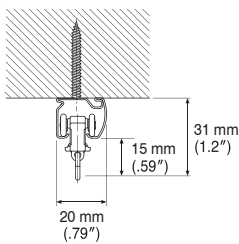

*Rail must be installed 6 mm (.24") from the back wall.

Return specifications include designs that shut out external light. Cap M available in two colors - silver and pearl beige.

Bracket Installation Interval and Allowable Curtain Load

Parts		Material	Finish
Roller	Plate	Hard polyethylene	_____
	Wheel	Polyester elastomer	
	Oval ring	Stainless steel	

Installation and Caps Dimensions

Ceiling Attachment

Direct attachment

Ceiling Single Bracket

Bracket width = 27 mm (1.1")

Ceiling Double Bracket

Bracket width = 19 mm (.75")

Wall Attachment

Single Bracket

Bracket Width
18mm (.71")

Double Bracket

Bracket Width
18mm (.71")