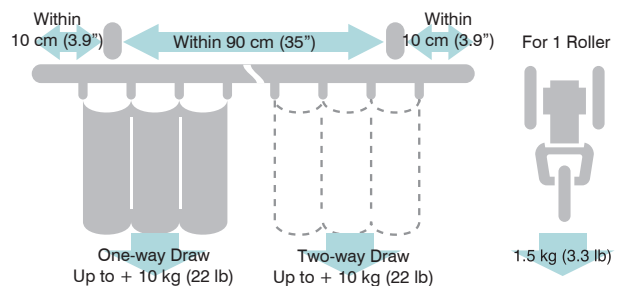

Nexty Rollers give beautiful expression to curtain folds

Freely revolving eye bolts allow curtain folds to neatly settle into each other.

End Cap M

Curtain returns that excel by design

With the End Cap M design, the end cap is installed by inserting from the front. That means easy rail installation even right up against a wall or air conditioner.

*Rail must be installed 6 mm (.24") from the back wall.

Return specifications include designs that shut out external light. Cap M available in two colors - silver and pearl beige.

Bracket Installation Interval and Allowable Curtain Load