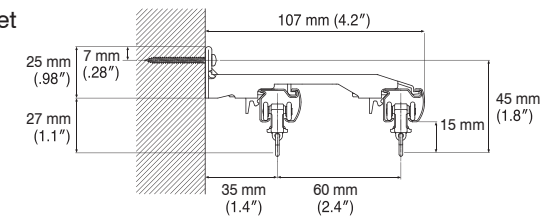

Parts		Material	Finish
Roller	Plate	Hard polyethylene	_____
	Wheel	Polyester elastomer	
	Oval ring	Stainless steel	

Installation and Caps Dimensions

Ceiling Attachment

Direct attachment

Ceiling Single Bracket

Bracket width = 27 mm (1.1")

Ceiling Double Bracket

Bracket width = 19 mm (.75")

Wall Attachment

Single Bracket

Bracket Width
18mm (.71")

Double Bracket

Bracket Width
18mm (.71")

Extra Single Bracket

Bracket Width
18mm (.71")

Extra Double Bracket

Bracket Width
18mm (.71")

Nexty Rails

Size	Product Code		
	Walnut	Dark Mahogany	Mist Silver
4.00 m	03570152	03570156	03572470

Required Number of Nexty Bracket