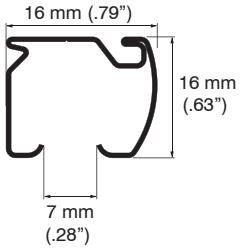

Parts		Material	Finish
Roller	Plate	Hard polyethylene	_____
	Wheel	Polyester elastomer	
	Oval ring	Stainless steel	

Installation and Caps Dimensions

Ceiling Attachment

Direct attachment

Ceiling Single Bracket

Bracket width = 27 mm (1.1")

Ceiling Double Bracket

Bracket width = 19 mm (.75")

Wall Attachment

Single Bracket

Bracket Width
18mm (.71")

Double Bracket

Bracket Width
18mm (.71")

Extra Single Bracket

Bracket Width
18mm (.71")

Extra Double Bracket

Bracket Width
18mm (.71")

Nexty Rails

Size	Product Code		
	Walnut	Dark Mahogany	Mist Silver
4.00 m	03570152	03570156	03572470

Required Number of Nexty Bracket

Rail Length	Number of Bracket
1.00 m (39")	2
1.82 m (72")	3
2.00 m (79")	3
2.73 m (107")	4
3.00 m (118")	5
3.64 m (143")	5
4.00 m (157")	6

Nexty Parts

Product Name		Product Code	
Rollers	Roller (8 pieces per strip) 	6736000-TI	
	Magnet Carrier 	03570037	
End Cap	End Cap 	Walnut	03570111
		Dark Mahogany	03570036
		Mist Silver	03500088
End Cap M (Double)		Silver	03570193
Brackets	Double Bracket 	Walnut	03570107
		Dark Mahogany	03570109
		Mist Silver	03500104
	Ceiling Single Bracket 	Walnut	03570170
		Dark Mahogany	03570171
Mist Silver		03570167	
Single Bracket 	Walnut	03570103	
	Dark Mahogany	03570105	
	Mist Silver	03500096	
Splice		03500108	